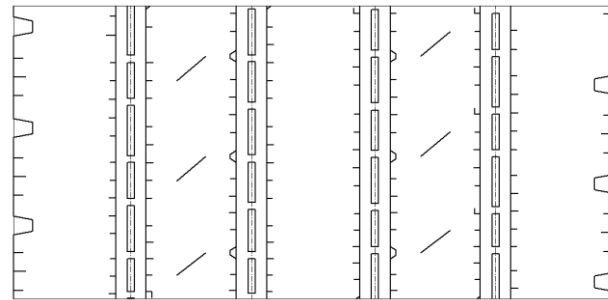

BLACKLION Regroove Guidebook

Structural R&D department

WHY REGROOVING ?

- MORE GRIP
- MORE FUEL SAVINGS
- MORE SAFETY
- MORE LONGEVITY

Regroove Guidebook

BT165

Pattern when new

Pattern when 70 % worn

Pattern after regrooved

*Please regroove only the areas highlighted in colors

Size	DIMENSION OF REGROOVE	
	Depth	Width
205/75R17.5	1.6mm	5-7mm
215/75R17.5	1.6mm	5-7mm
235/75R17.5	1.6mm	5-7mm
225/70R19.5	1.6mm	5-7mm
245/70R19.5	1.6mm	5-7mm
265/70R19.5	1.6mm	5-7mm
285/70R19.5	1.6mm	5-7mm
275/70R22.5	2mm	6-8mm
295/60R22.5	2mm	6-8mm
295/80R22.5	2mm	6-8mm
315/60R22.5	2mm	6-8mm
315/70R22.5	2mm	6-8mm
315/80R22.5	2mm	6-8mm