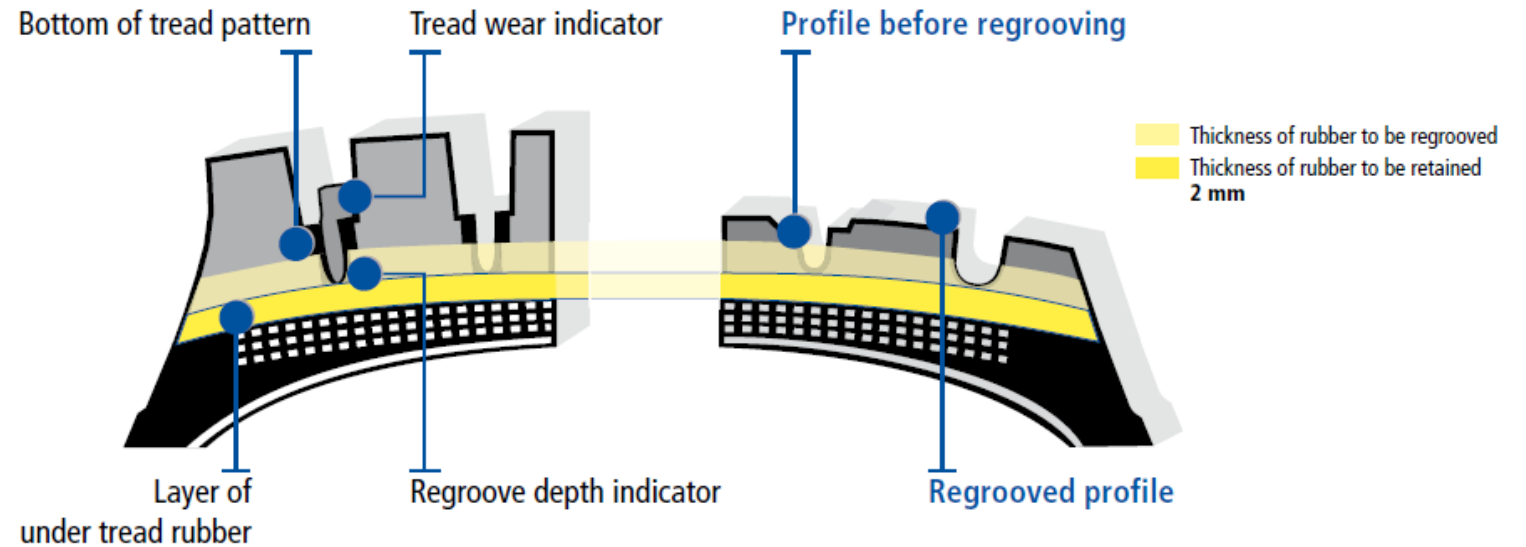

BLACKLION Regroove Guidebook

Structural R&D department

WHY REGROOVING ?

- MORE GRIP
- MORE FUEL SAVINGS
- MORE SAFETY
- MORE LONGEVITY

Regroove Guidebook

BT165

Pattern when new

Pattern when 70 % worn