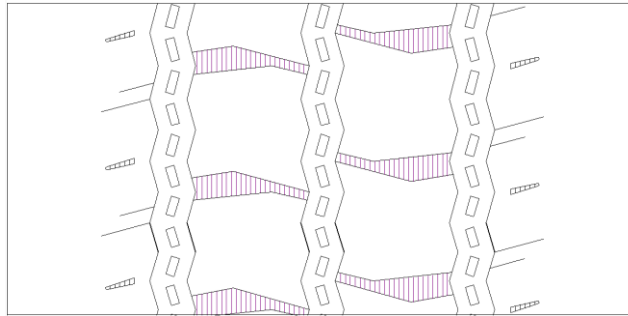

Size

275/70R22.5

DIMENSION OF REGROOVE

Depth

2mm

Width

6-8mm

*Please regroove only the areas highlighted in colors

Regroove Guidebook

BT107

Pattern when new

Pattern when 70 % worn

Pattern after regrooved

*Please regroove only the areas highlighted in colors

Size	DIMENSION OF REGROOVE	
	Depth	Width
235/75R17.5	1.6mm	5-7mm
245/70R17.5	1.6mm	5-7mm
245/70R19.5	1.6mm	5-7mm
265/70R19.5	1.6mm	5-7mm