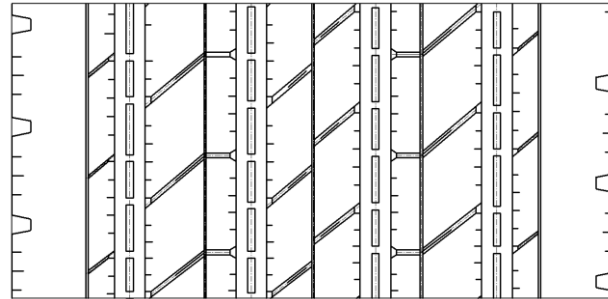

BLACKLION Regroove Guidebook

Structural R&D department

WHY REGROOVING ?

- MORE GRIP
- MORE FUEL SAVINGS
- MORE SAFETY
- MORE LONGEVITY

Regroove Guidebook

BT165

Pattern when new

Pattern when 70 % worn

Pattern after regrooved

*Please regroove only the areas highlighted in colors

Size	DIMENSION OF REGROOVE	
	Depth	Width
205/75R17.5	1.6mm	5-7mm
215/75R17.5	1.6mm	5-7mm
235/75R17.5	1.6mm	5-7mm
225/70R19.5	1.6mm	5-7mm
245/70R19.5	1.6mm	5-7mm
265/70R19.5	1.6mm	5-7mm
285/70R19.5	1.6mm	5-7mm
275/70R22.5	2mm	6-8mm
295/60R22.5	2mm	6-8mm
295/80R22.5	2mm	6-8mm
315/60R22.5	2mm	6-8mm
315/70R22.5	2mm	6-8mm
315/80R22.5	2mm	6-8mm

Regroove Guidebook

BF188

Pattern when new

Pattern when 70 % worn

Pattern after regrooved

*Please regroove only the areas highlighted in colors

Size	DIMENSION OF REGROOVE	
	Depth	Width
215/75R17.5	1.6mm	5-7mm
235/75R17.5	1.6mm	5-7mm
245/70R17.5	1.6mm	5-7mm
225/70R19.5	1.6mm	5-7mm
245/70R19.5	1.6mm	5-7mm
265/70R19.5	1.6mm	5-7mm
285/70R19.5	1.6mm	5-7mm
255/70R22.5	2mm	6-8mm
275/70R22.5	2mm	6-8mm
295/60R22.5	2mm	6-8mm
295/80R22.5	2mm	6-8mm
315/60R22.5	2mm	6-8mm
315/70R22.5	2mm	6-8mm
315/80R22.5	2mm	6-8mm