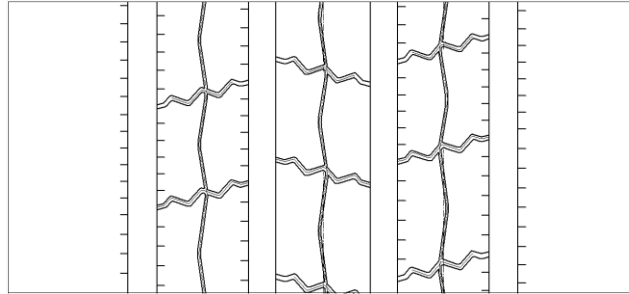

Regroove Guidebook

BT107

Pattern when new

Pattern when 70 % worn

Pattern after regrooved

*Please regroove only the areas highlighted in colors

Size	DIMENSION OF REGROOVE	
	Depth	Width
235/75R17.5	1.6mm	5-7mm
245/70R17.5	1.6mm	5-7mm
245/70R19.5	1.6mm	5-7mm
265/70R19.5	1.6mm	5-7mm

Regroove Guidebook

BC121

Pattern when new

Pattern when 70 % worn

Pattern after regrooved

Size

DIMENSION OF REGROOVE

Depth