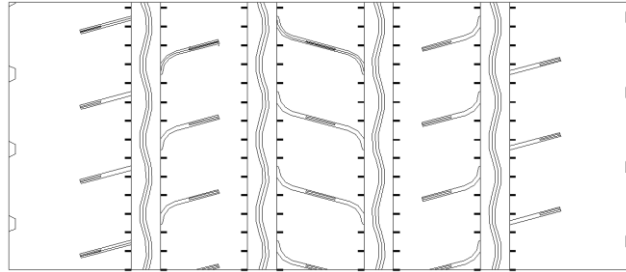

Regroove Guidebook

BD210

Pattern when new

Pattern when 70 % worn

Pattern after regrooved

*Please regroove only the areas highlighted in colors

Size	DIMENSION OF REGROOVE	
	Depth	Width
13R22.5	2mm	6-8mm
315/80R22.5	2mm	6-8mm

Regroove Guidebook

BD280

Pattern when new

Pattern when 70 % worn

Pattern after regrooved

*Please regroove only the areas highlighted in colors

Size	DIMENSION OF REGROOVE	
	Depth	Width
11R22.5	2mm	6-8mm
12R22.5	2mm	6-8mm
13R22.5	2mm	6-8mm
315/80R22.5	2mm	6-8mm

Regroove Guidebook

BT160

Pattern when new

Pattern when 70 % worn

Pattern after regrooved

*Please regroove only the areas highlighted in colors

Size

DIMENSION OF REGROOVE